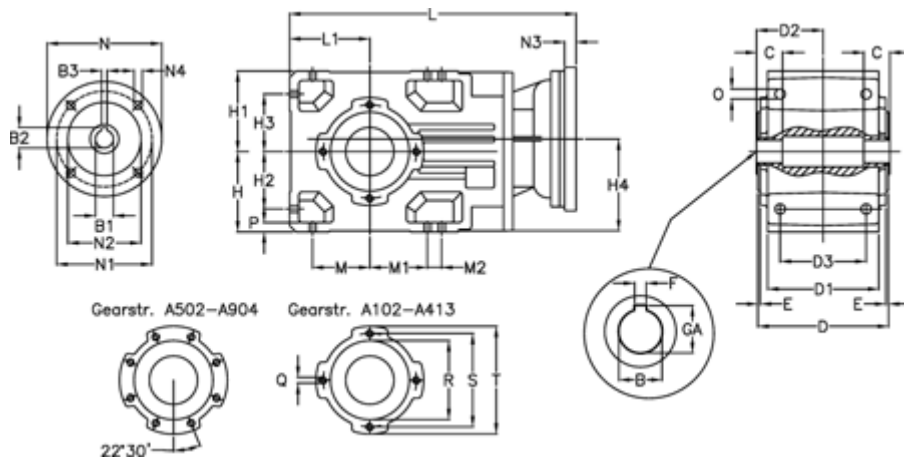

Article number: 29600203964235
 Description: Bevel helical gearbox
 A202UH35-39,6-P90B5

Measures

B = 35	D3 = 90	H3 = 60.0	N1 = 165	S = 115
B1 = 24	Description = A202UH35-xx-P90 B5	H4 = 93.0	N2 = 130	T = 140
B2 = 27.3	E = 3.0	L = 325.5	N3 = 0	
B3 = 8	F = 10	L1 = 80	N4 = M10x12	
C = 22	GA = 38.3	M = 60.0	O = 9.5	
D = 136	H = 80	M1 = 60.0	P = 9	
D1 = 110	H1 = 80	M2 = 0	Q = M8x15	
D2 = 70.0	H2 = 60.0	N = 200	R = 95	